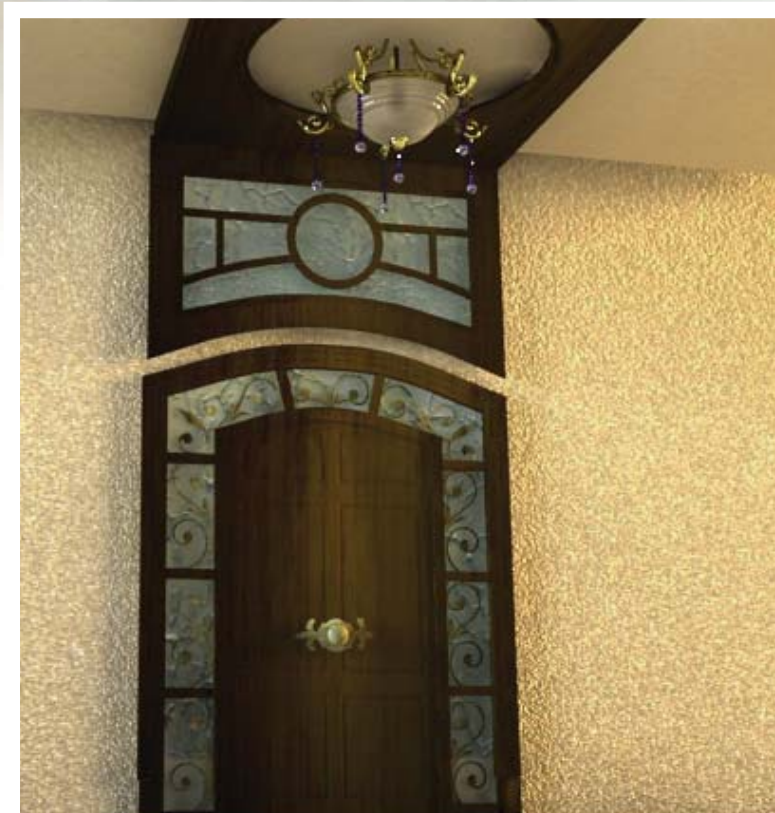

Our aim is to proceed in creating all ways to provide our clients with the suitable solution in quality and service