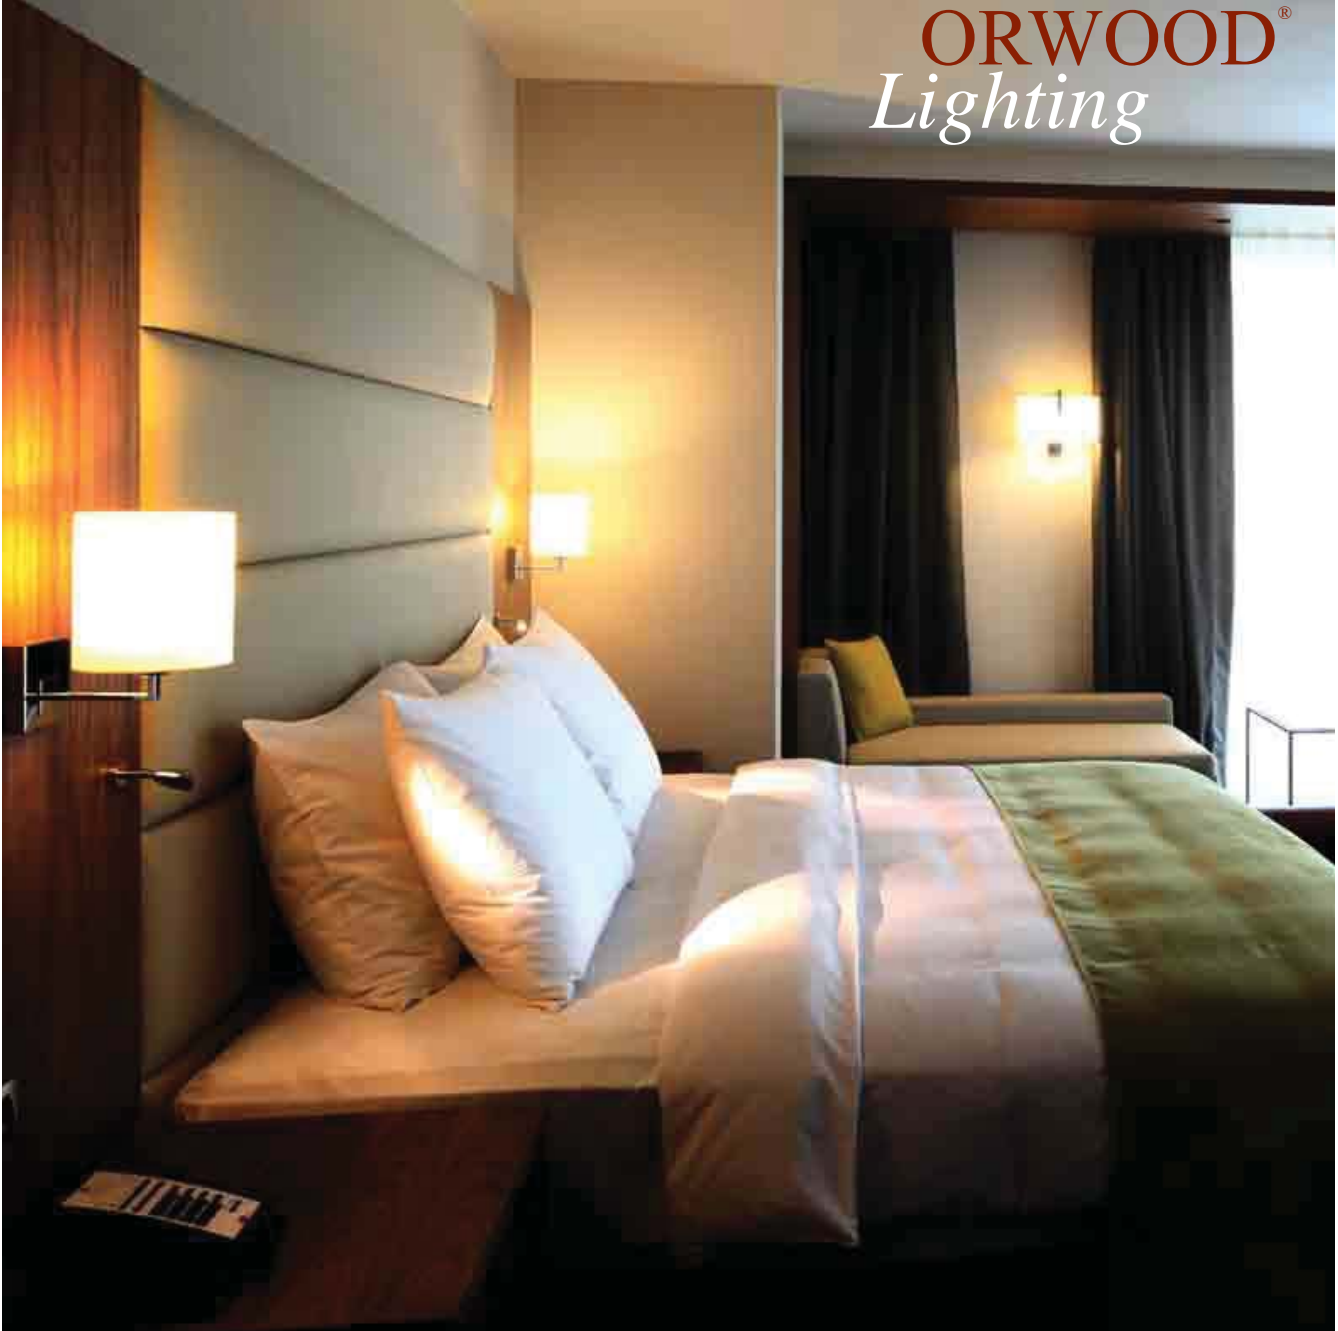

ORWOOD®
Lighting