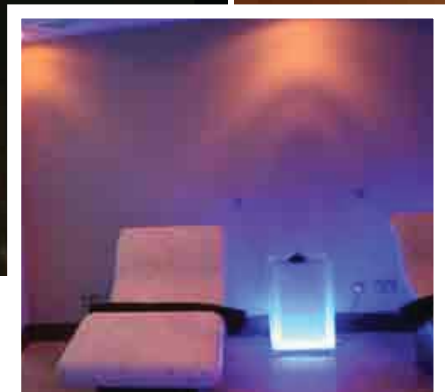

ORWOOD[®]
Curtains

ORWOOD[®]

Floors

ORWOOD®
Lighting

ORWOOD[®]
Lighting

A woman with long brown hair is sitting in a large, dark brown wicker chair on a beach. She is wearing a wide-brimmed pink hat with a white pattern and a floral dress. She is looking off to the side. The background features palm trees and a bright sky. The text is overlaid on the right side of the image.