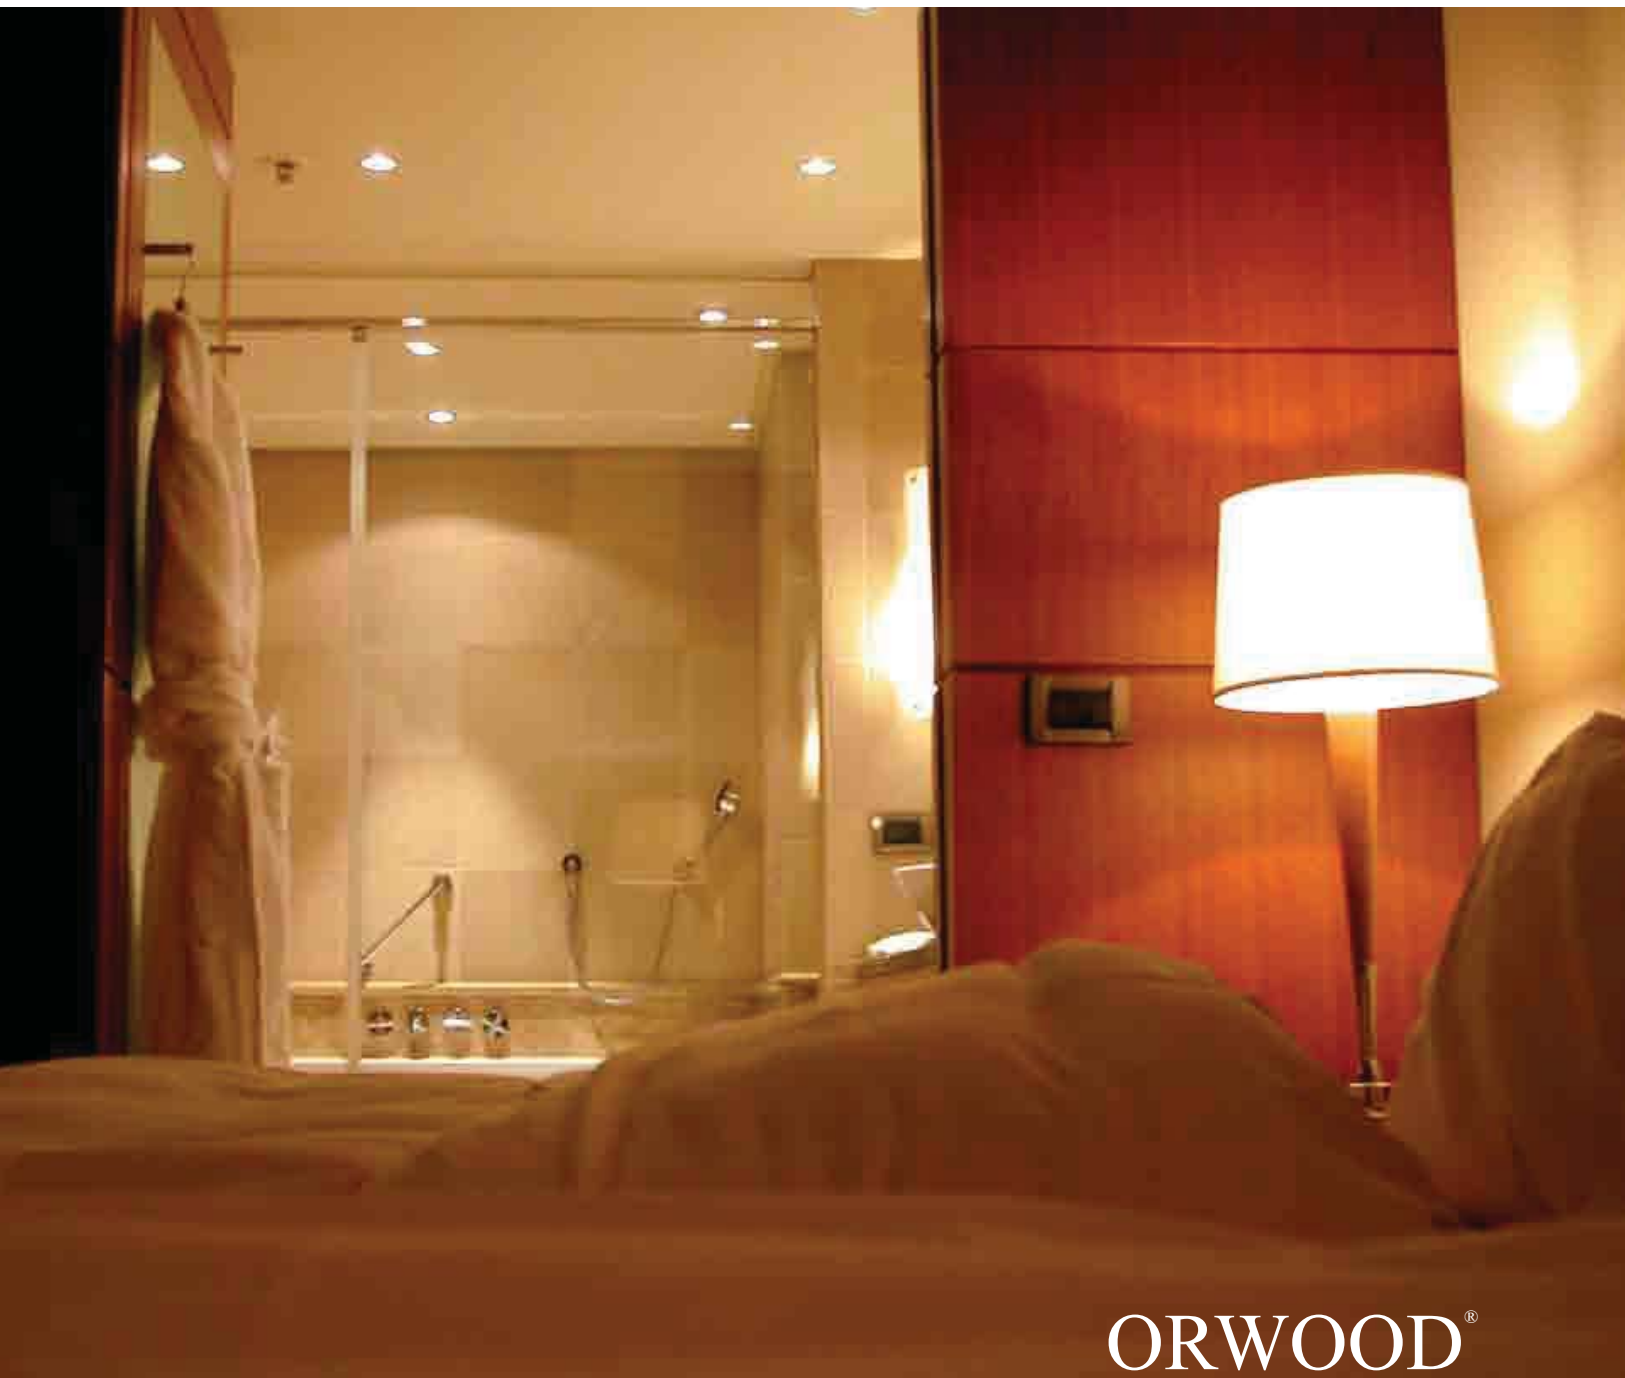

ORWOOD[®]
Curtains

ORWOOD[®]

Floors

ORWOOD®
Lighting

ORWOOD[®]
Lighting

A woman with long brown hair is sitting in a large, dark brown wicker chair on a beach. She is wearing a wide-brimmed pink hat with a white pattern and a floral dress. She is looking off to the side. The background features palm trees and a bright sky. The text is overlaid on the right side of the image.